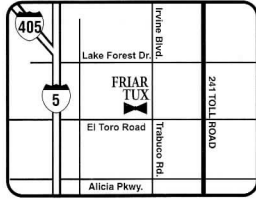

7151 WARNER AVE. • (714) 842-1155

SOUTH COAST PLAZA

BETWEEN SEARS & NORDSTROM • (714) 751-4199

NEWPORT BEACH/COSTA MESA

355 S. BRISTOL • (714) 556-5500

LAKE FOREST

22421-F EL TORO ROAD • (949) 837-9100

LAGUNA NIGUEL